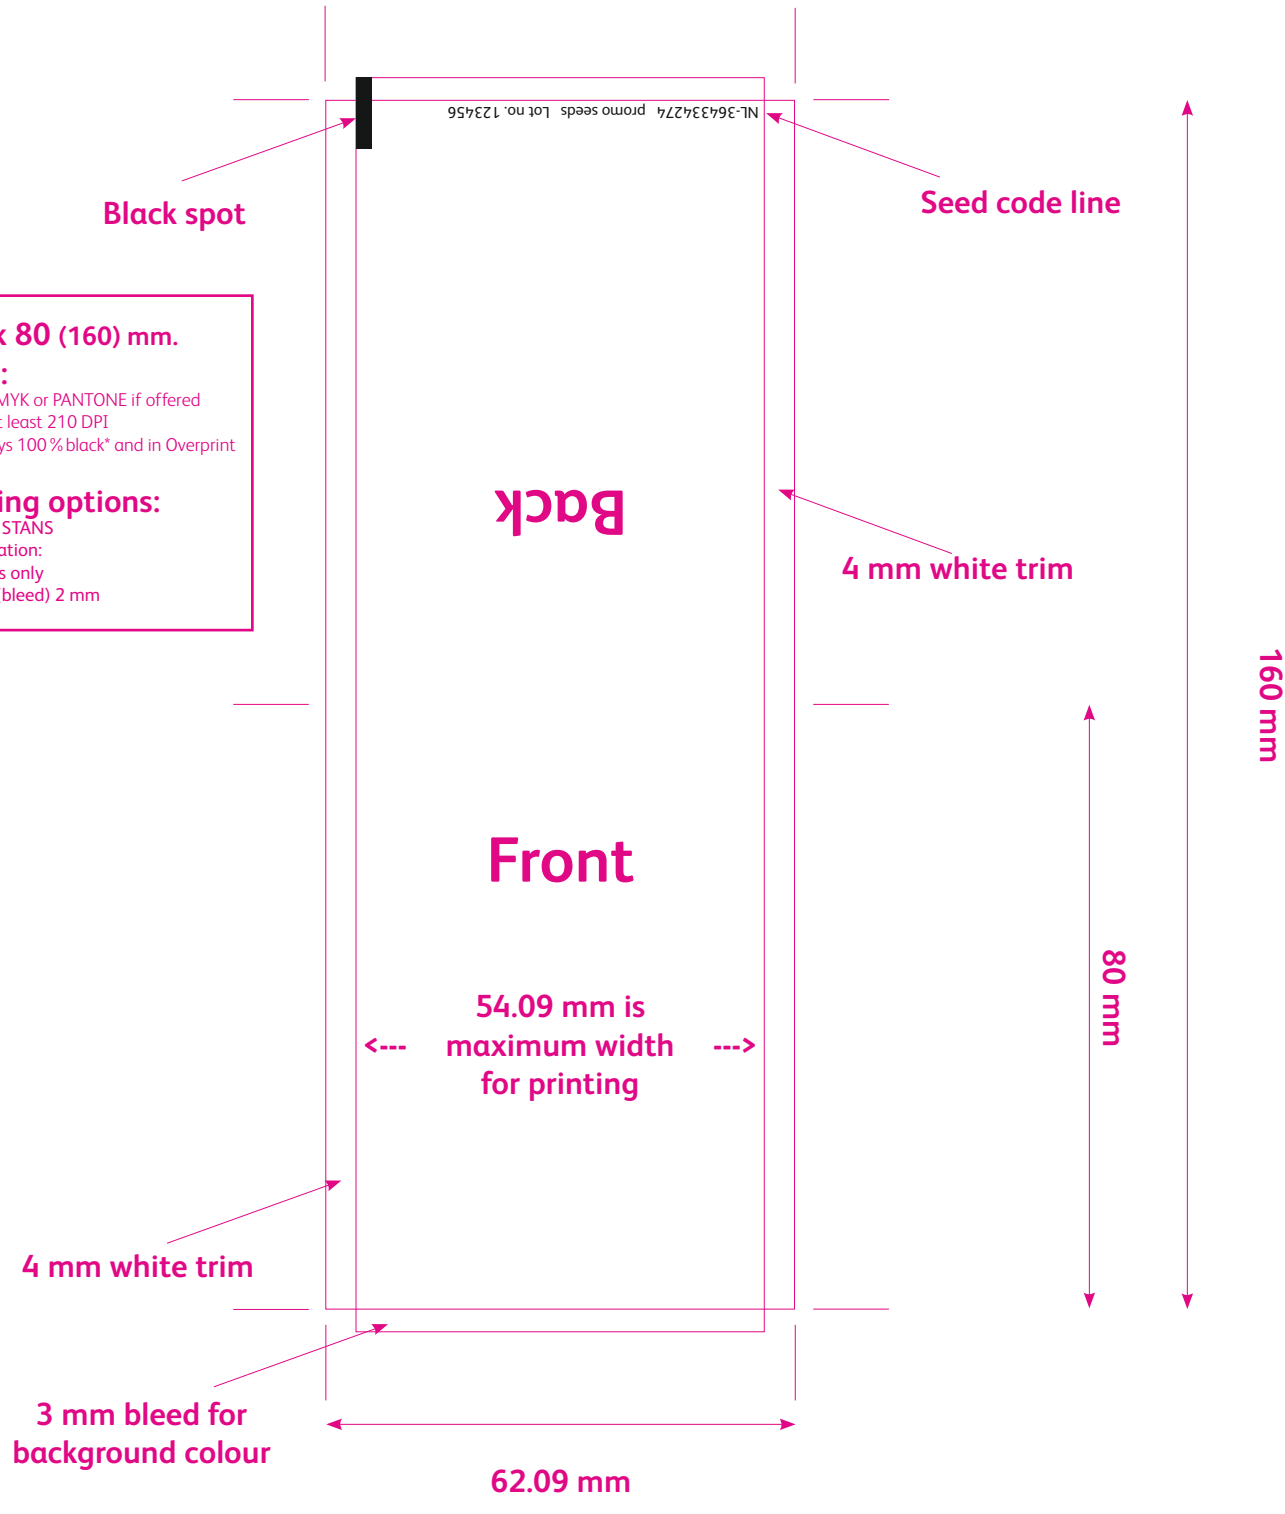

62,09 x 80 (160) mm.
Design:
• Colours: CMYK or PANTONE if offered
• Pictures: at least 210 DPI
• Black always 100% black* and in Overprint

Exporting options:
Delete layer STANS
PDF specification:
• Crop marks only
• Slug area (bleed) 2 mm

Black spot

Seed code line

Back

4 mm white trim

160 mm

Front

54.09 mm is maximum width for printing

80 mm

4 mm white trim

3 mm bleed for background colour

62.09 mm